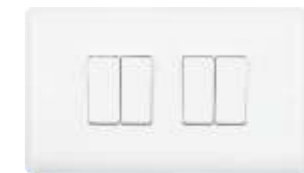

Switches

F301
10A 1 gang 1 way switch
F302
10A 1 gang 2 way switch

F303
10A 2 gang 1 way switch
F304
10A 2 gang 2 way switch

F305
10A 3 gang 1 way switch
F306
10A 3 gang 2 way switch

F307
10A 4 gang 1 way switch (3x6)
F308
10A 4 gang 2 way switch (3x6)

F317
10A bell switch print "bell"

F324
20A 1 gang flush switch
with neon DP

F327
45A DP 1 gang heavy
load switch with neon (3x3)

F329
45A DP 1 gang heavy
load switch with neon (3x6)

Socket Outlets

F403
13A 1 gang socket