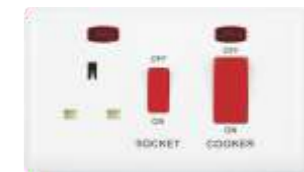

F331
45A DP cooker plate with neon